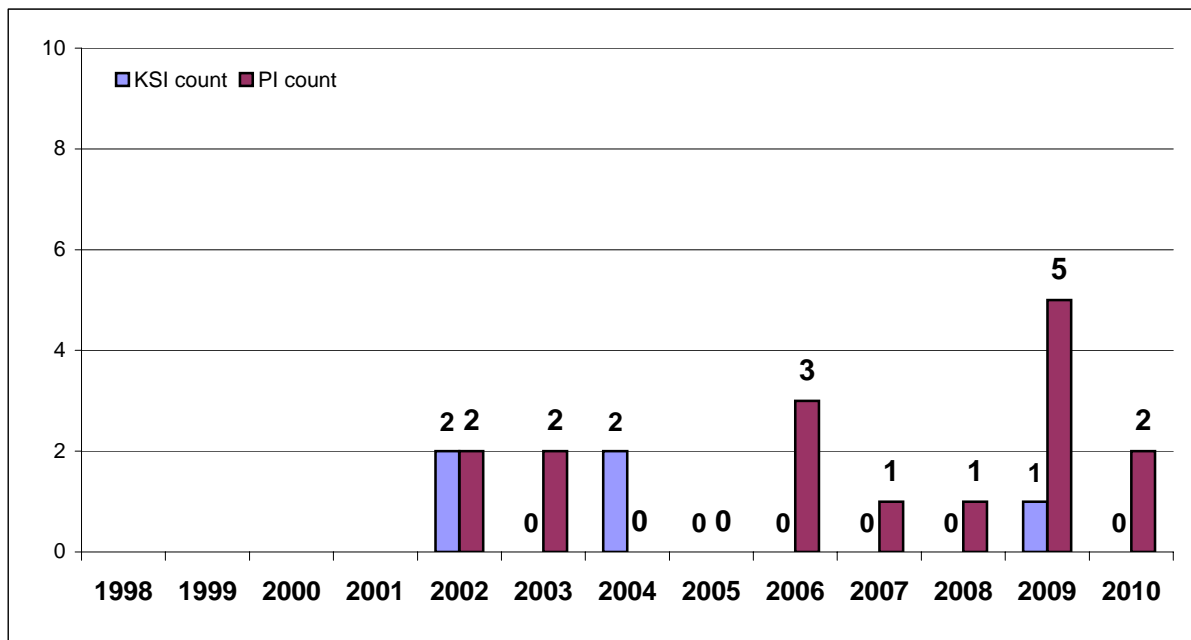

**Site name:** A5087/Salthouse Rd/ Barrow in Furness  
**Road length, km:** 1  
**Speed limit:** 30  
**Date established:** Oct 2005

**Collisions and Casualties information**

KSI-killed or seriously injured

PI-personal injury (slight)

year	Collisions		Casualties	
	KSI count	PI count	KSI count	PI count
1998				
1999				
2000				
2001				
2002	2	2		
2003	0	2		
2004	2	0		
2005	0	0	0	0
2006	0	3	0	4
2007	0	1	0	1
2008	0	1	0	1
2009	1	5	1	5
2010	0	2	0	2