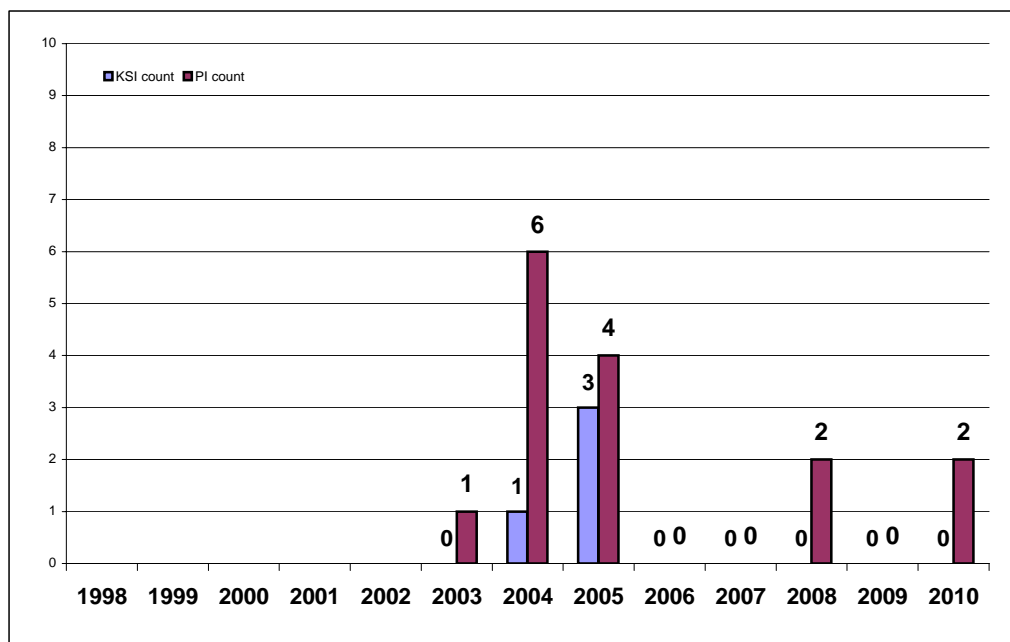

Site name: A69/ Low row
Road length, km: 1
Speed limit: 60
Date established: Apr 2009

Collisions and Casualties information

KSI-killed or seriously injured

PI-personal injury (slight)

year	Collisions		Casualties	
	KSI count	PI count	KSI count	PI count
1998				
1999				
2000				
2001				
2002				
2003	0	1	0	1
2004	1	6	1	7
2005	3	4	4	5
2006	0	0	0	0
2007	0	0	0	0
2008	0	2	0	2
2009	0	0	0	0
2010	0	2	0	3