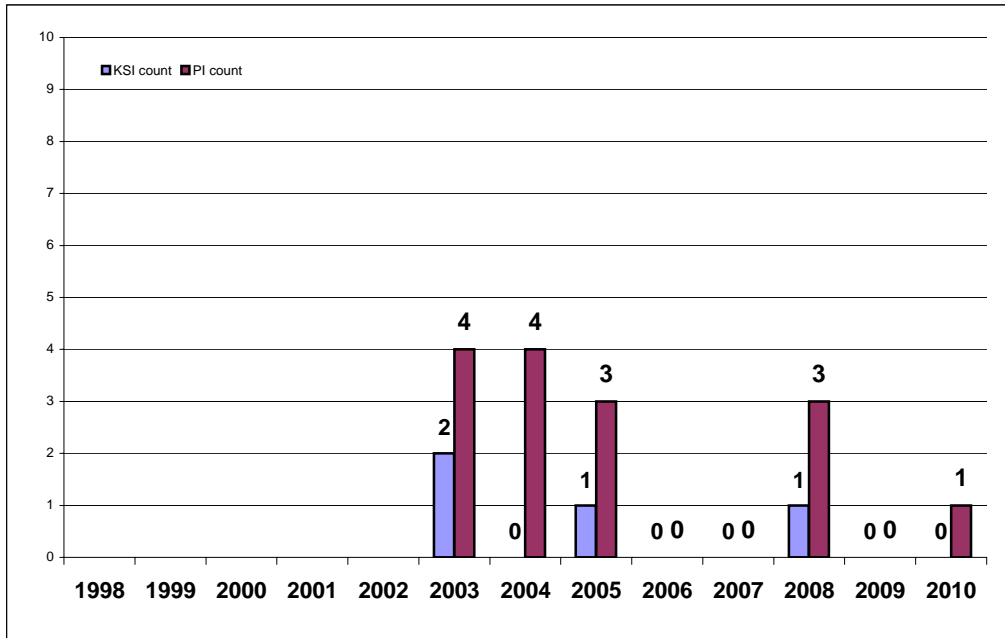

Site name: A65/Kirkby Lonsdale
Road length, km: 1
Speed limit: 40
Date established: Dec 2007

Collisions and Casualties information

KSI-killed or seriously injured
 PI-personal injury (slight)

year	Collisions		Casualties	
	KSI count	PI count	KSI count	PI count
1998				
1999				
2000				
2001				
2002				
2003	2	4	2	4
2004	0	4	0	5
2005	1	3	1	3
2006	0	0	0	0
2007	0	0	0	0
2008	1	3	1	4
2009	0	0	0	0
2010	0	1	0	1