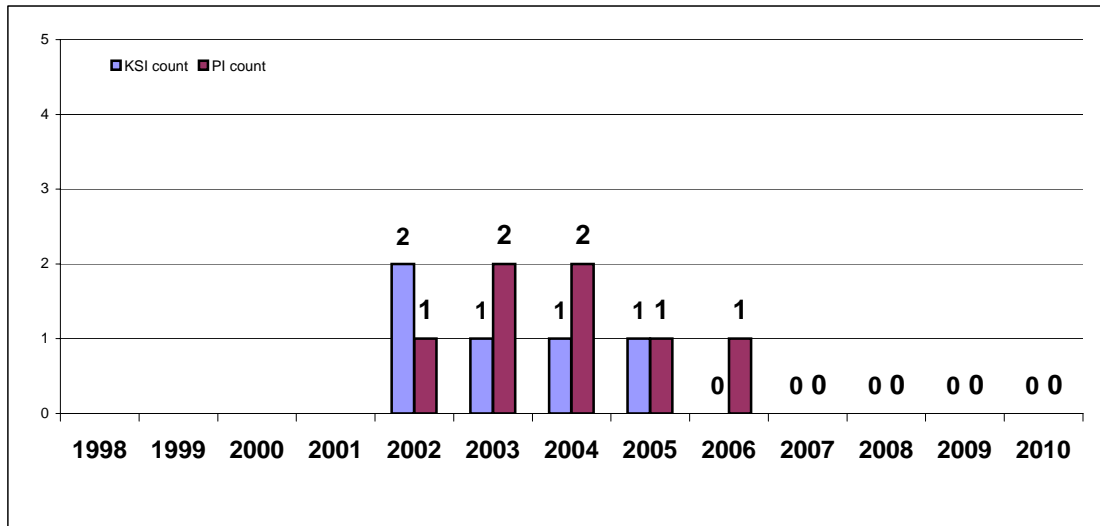

Site name: A591/Ings
Road length, km: 1
Speed limit: 40
Date established: Mar 2006

Collisions and Casualties information

year	Collisions		Casualties	
	KSI count	PI count	KSI count	PI count
1998				
1999				
2000				
2001				
2002	2	1		
2003	1	2		
2004	1	2	1	2
2005	1	1	1	1
2006	0	1	0	2
2007	0	0	0	0
2008	0	0	0	0
2009	0	0	0	0
2010	0	0	0	0